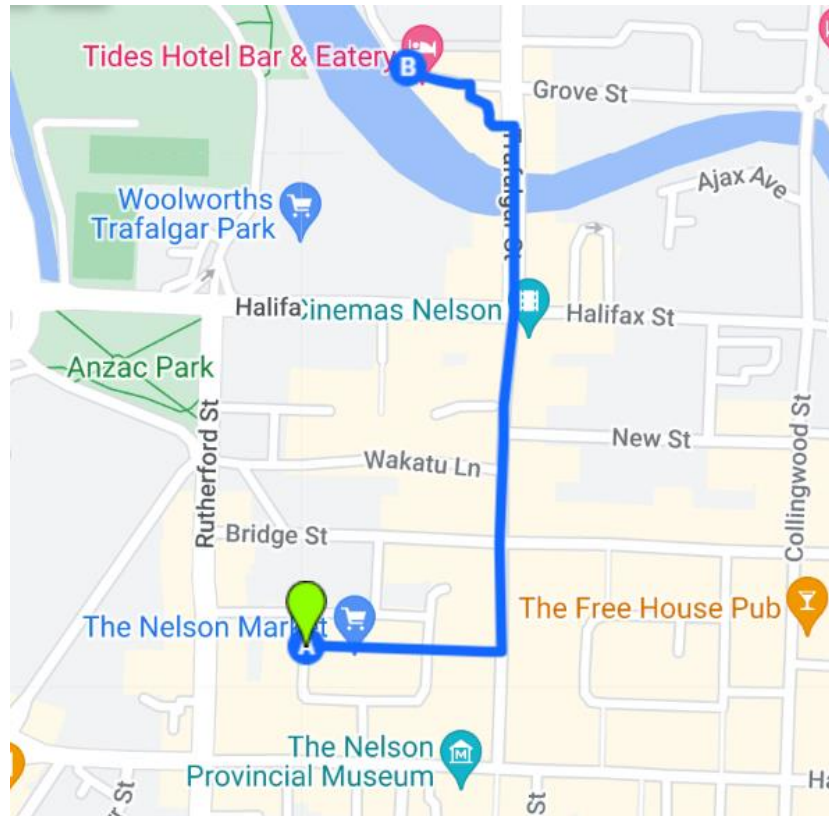

NBS Community
We believe. We invest.

NELSON

Santa Parade

DECEMBER 1ST 2024

Nelson Santa Parade Route 2024

- Departing Montgomery Square at 1pm on the dot
- Turn left into Hardy Street
- Turn left into Trafalgar Street
- Continue along Trafalgar Street
- Pass over Trafalgar Street Bridge
- Turn left into Hathaway Terrace, continue around to Trafalgar Park carpark. Disembark participants quickly then exit with vehicle and trailer via Trafalgar Street Lane turning left into Trafalgar Street
- Santa and his sleigh will finish at the Trailways carpark for photo opportunities
- Marshalls will be on hand along the route to guide you and maintain the correct speed limit for the parade.